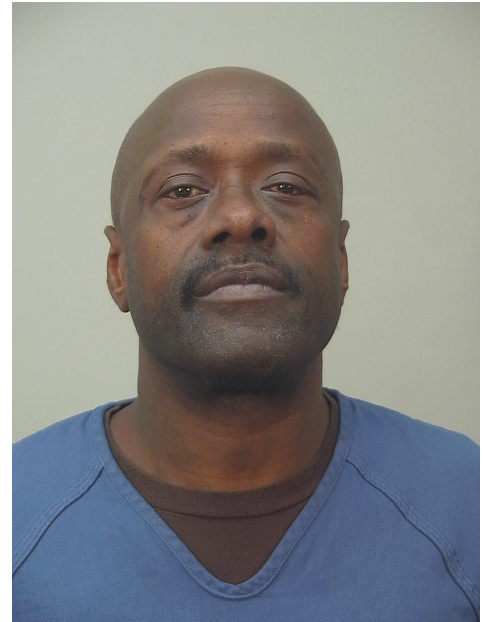

**Name:** ANDRE KELLY

**DOB:** 08/09/1964

**Race:** BLACK      **Hair:** BALD

**Sex:** Male      **Eyes:** BROWN

**Height:** 5'6"

**Weight:** 175

**Scars/Marks/Tattoo:**

---