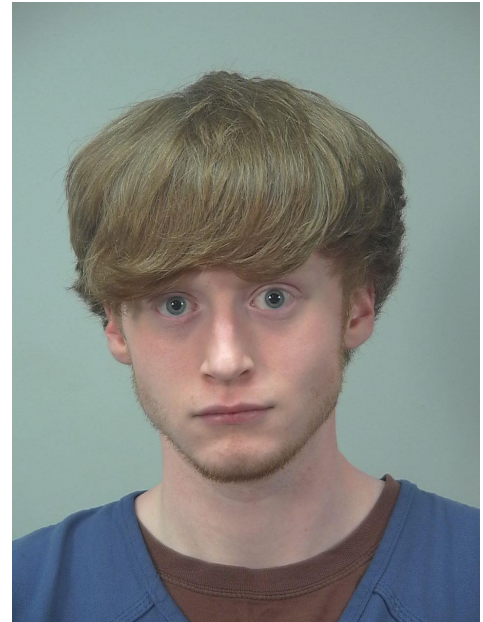

U W MADISON POLICE DEPARTMENT

UW Campus Ban

The following individual has been banned from entering all dorms and buildings owned, leased, or occupied by the UW-Madison and is subject to arrest for violation of this ban. Contact UWPD at 608-262-2957 to report a violation.

Name: SEAN OLM

DOB: 12/15/1999

Race: WHITE **Hair:** RED

Sex: Male **Eyes:** BLUE

Height: 6'5"

Weight: 180

Scars/Marks/Tattoo:

IF OBSERVED ON CAMPUS, IN CAMPUS OWNED/LEASED/OCCUPIED PREMISES, DO NO APPROACH AND CONTACT UWPD: